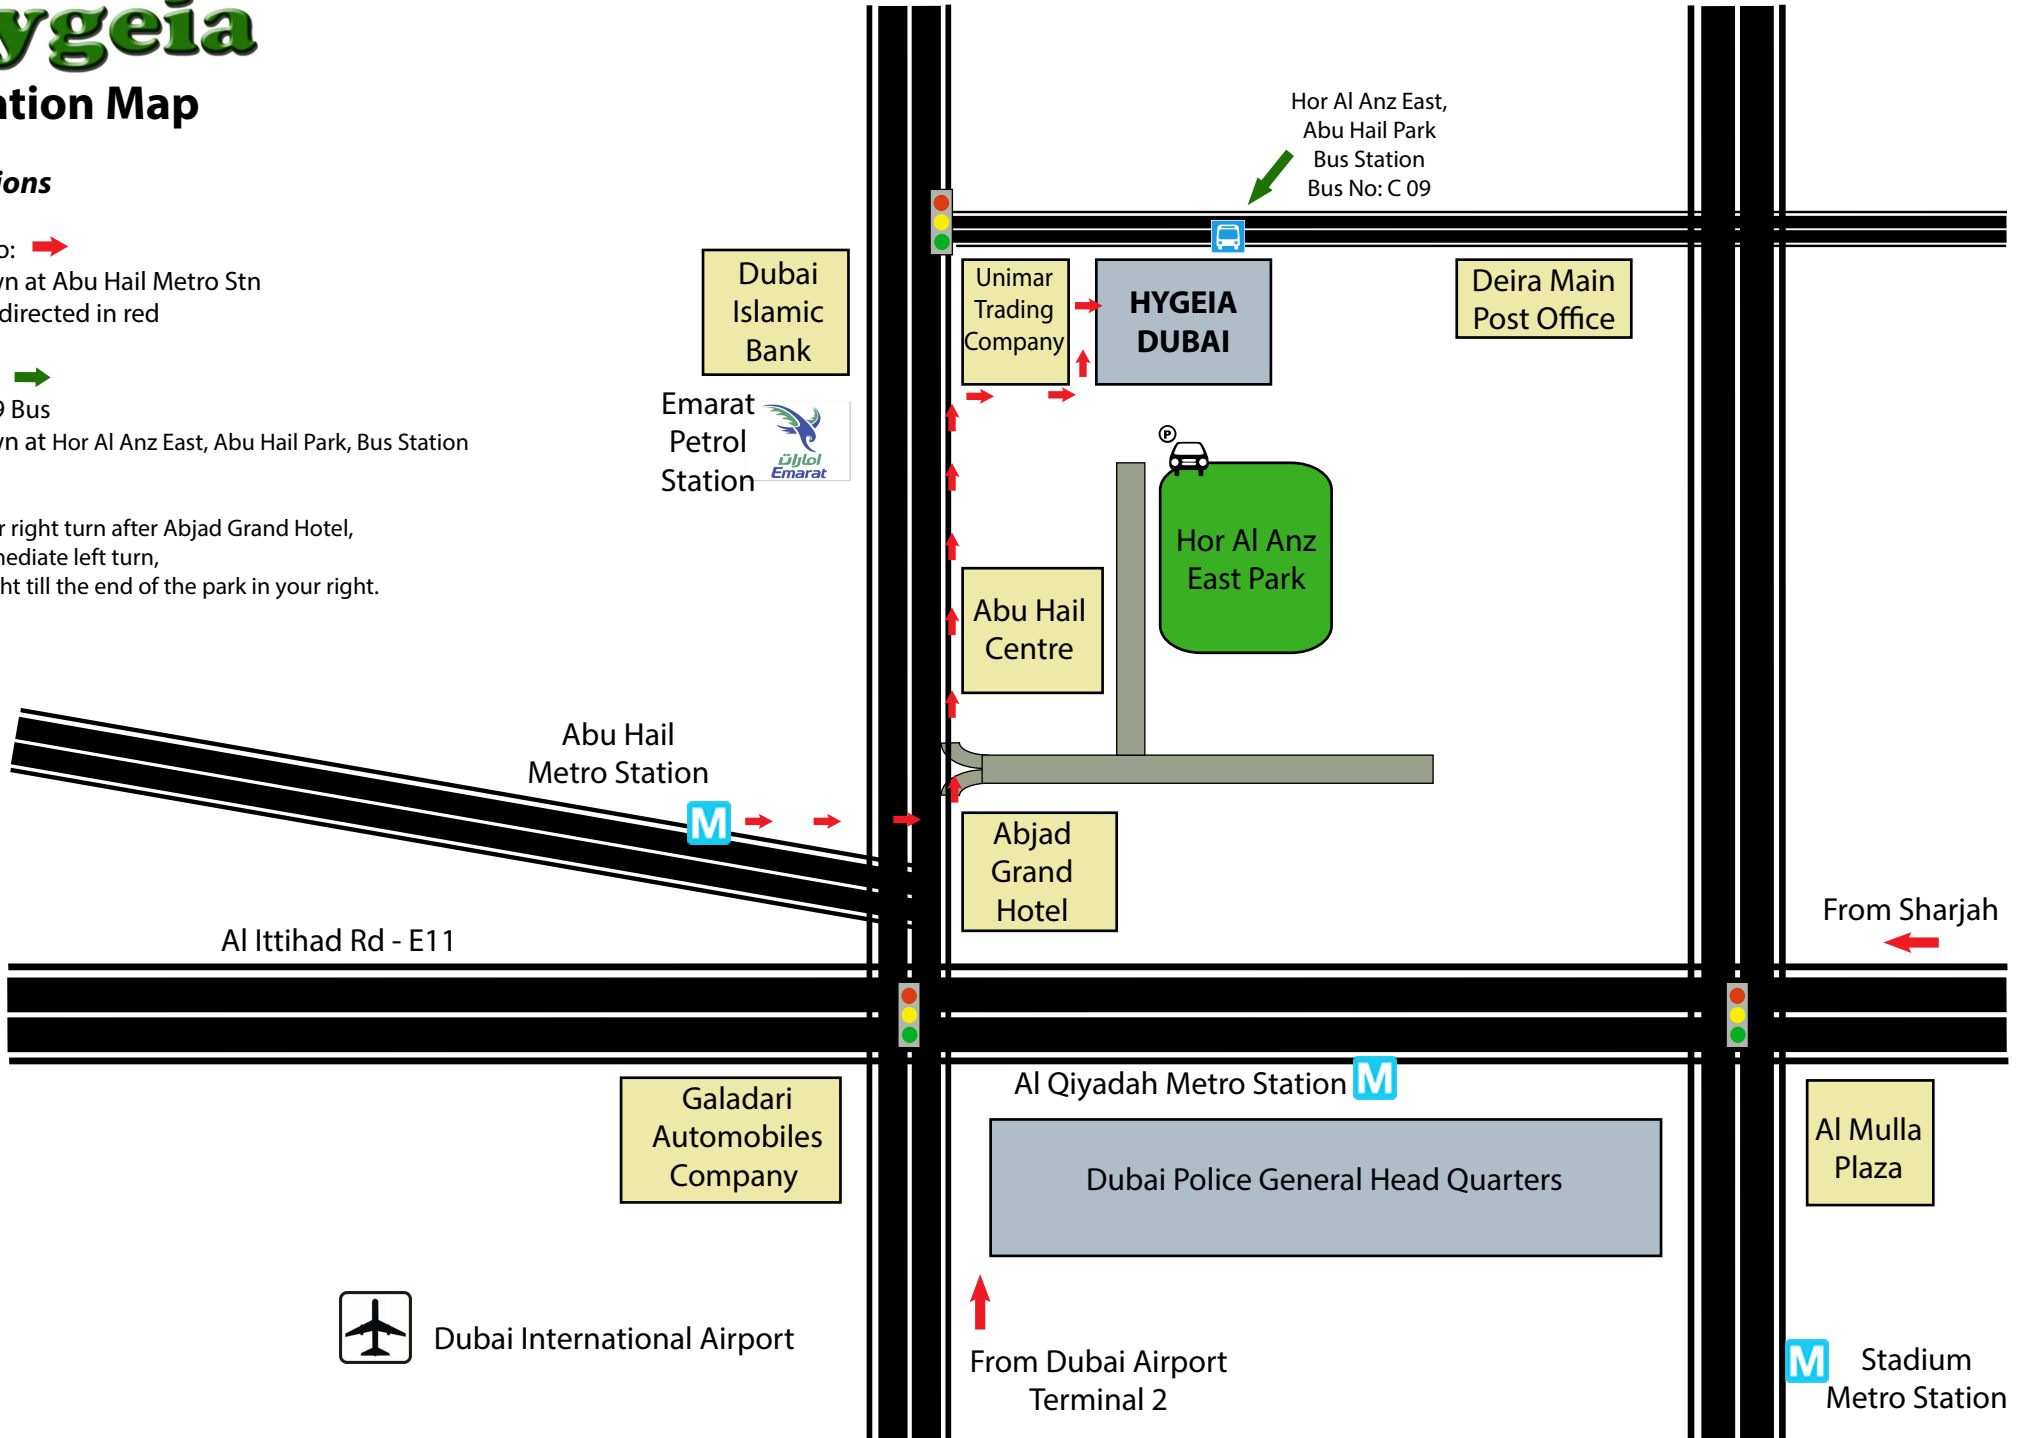

Hygeia

Location Map

Directions

By Metro: →
Get down at Abu Hail Metro Stn
Walk as directed in red

By Bus: →
Use C 09 Bus
Get down at Hor Al Anz East, Abu Hail Park, Bus Station

By Car:
Take your right turn after Abjad Grand Hotel,
Take immediate left turn,
Go straight till the end of the park in your right.

Dubai International Airport

From Dubai Airport
Terminal 2

M Stadium
Metro Station